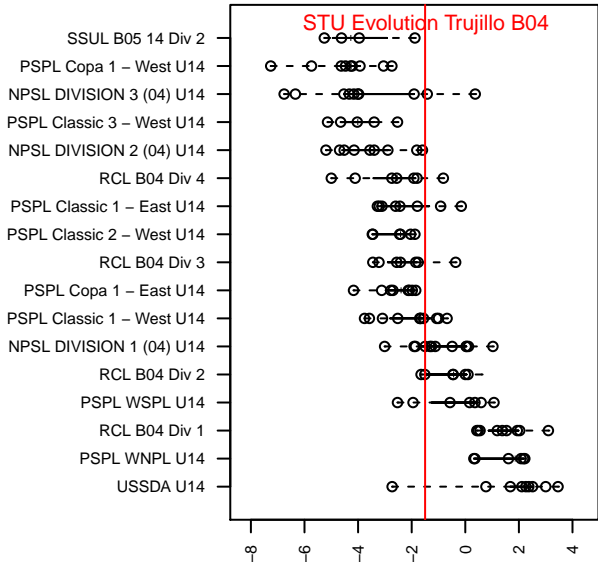

# STU Evolution Trujillo B04

South Tacoma United  
 Tacoma, WA  
 B04 total strength=1139  
 attack=4.88 defense=2.15  
 fall league = NPSL DIVISION 1 (04) U14

alt names used:  
 STU Evolution 04 Trujillo  
 STU Evolution B04 Trujillo

Venues played:  
 2017 NPSL DIVISION 1 (04) U14  
 2017 WYS Presidents Cup B04 Division 2

**STU Evolution Trujillo B04**  
 Dots are actual minus expected GF (blue circles) and GA (red triangles).  
 Blue line is smoothed change in attack strength. Red is smoothed change in defense strength.

**attack and defense variance (black dot)  
relative to other teams  
and top 10 in region**

**attack and defense rating  
relative to others at age  
and all opponents in last 13 months**

**Performance relative to 13 month average**