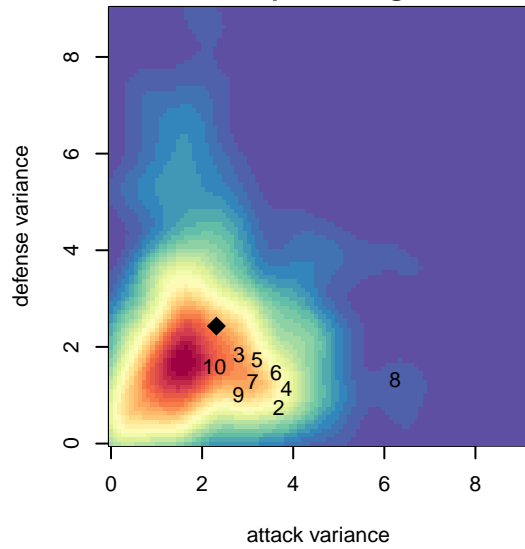

# STU Evolution Trujillo B04

South Tacoma United  
 Tacoma, WA  
 B04 total strength=1139  
 attack=4.88 defense=2.15  
 fall league = NPSL DIVISION 1 (04) U14

alt names used:  
 STU Evolution 04 Trujillo  
 STU Evolution B04 Trujillo

Venues played:  
 2017 NPSL DIVISION 1 (04) U14  
 2017 WYS Presidents Cup B04 Division 2

**STU Evolution Trujillo B04**  
 Dots are actual minus expected GF (blue circles) and GA (red triangles).  
 Blue line is smoothed change in attack strength. Red is smoothed change in defense strength.

**attack and defense variance (black dot)  
relative to other teams  
and top 10 in region**

**attack and defense rating  
relative to others at age  
and all opponents in last 13 months**

**Performance relative to 13 month average**